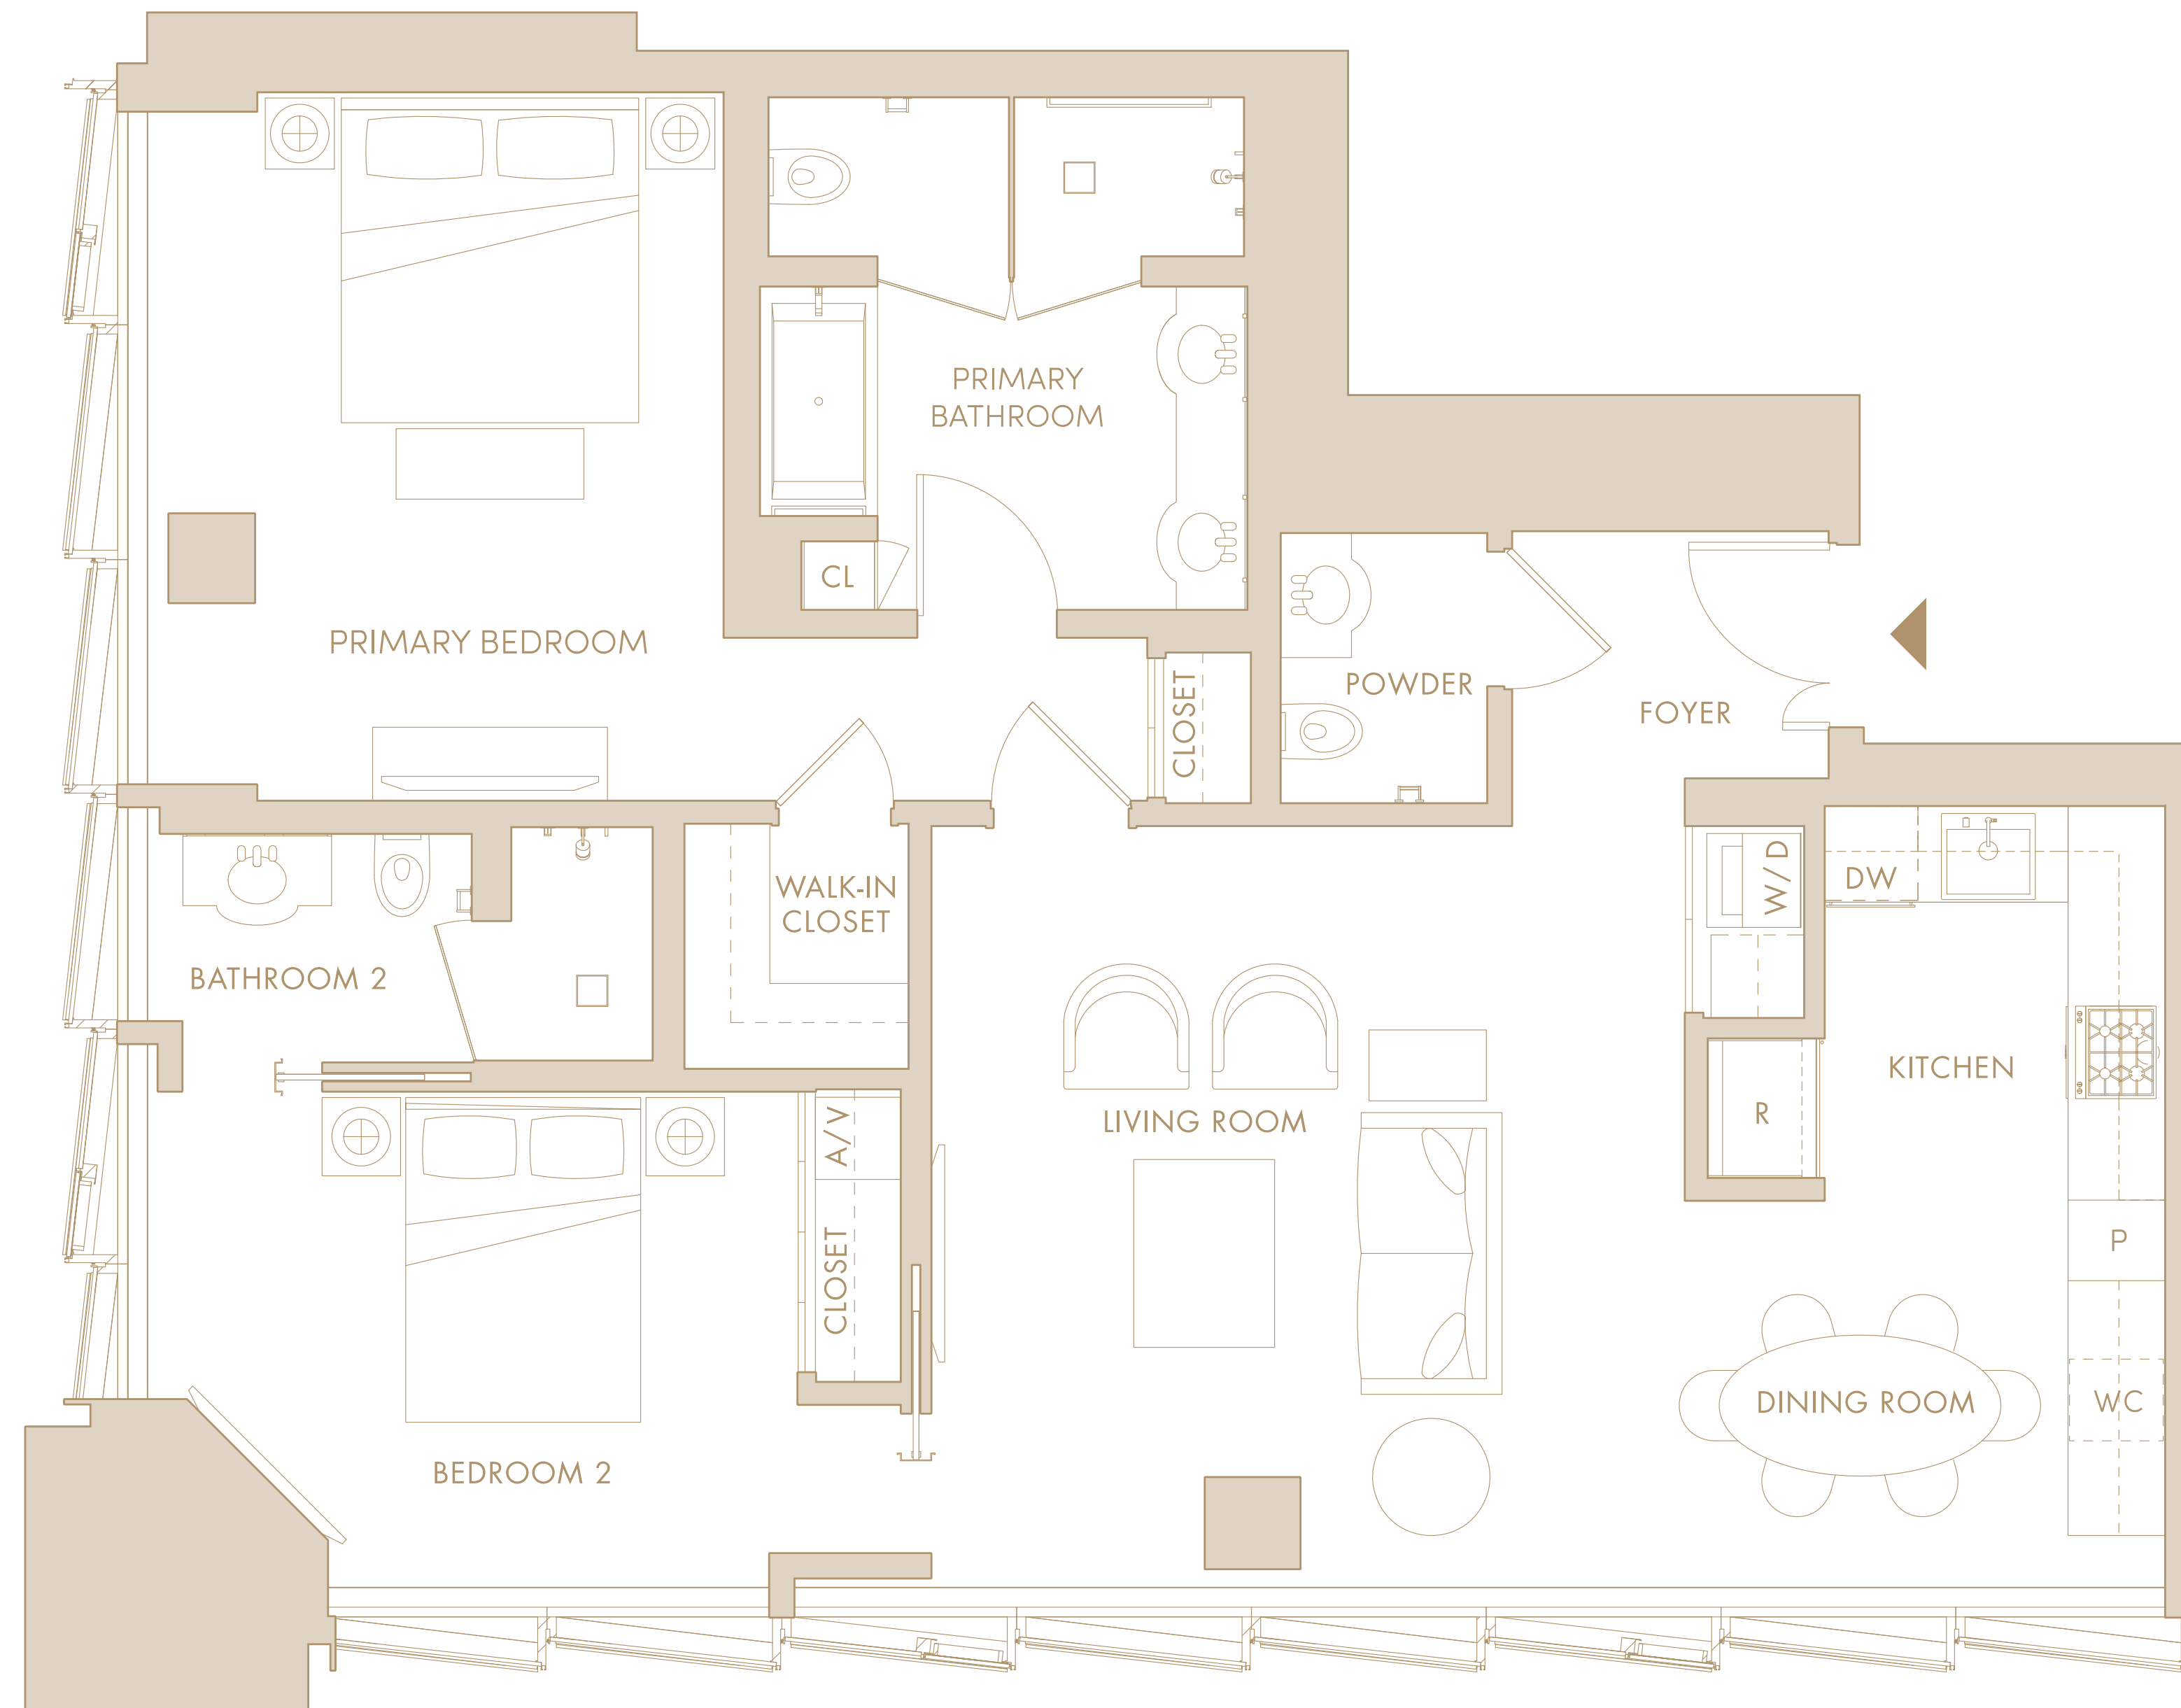

# 60C

2 Bedroom  
2.5 Bathroom

1,262 sq ft  
117.2 square meters

FREMONT STREET

HOWARD STREET

0' 1' 2' 4' 8'  
SCALE: 3/8" = 1'