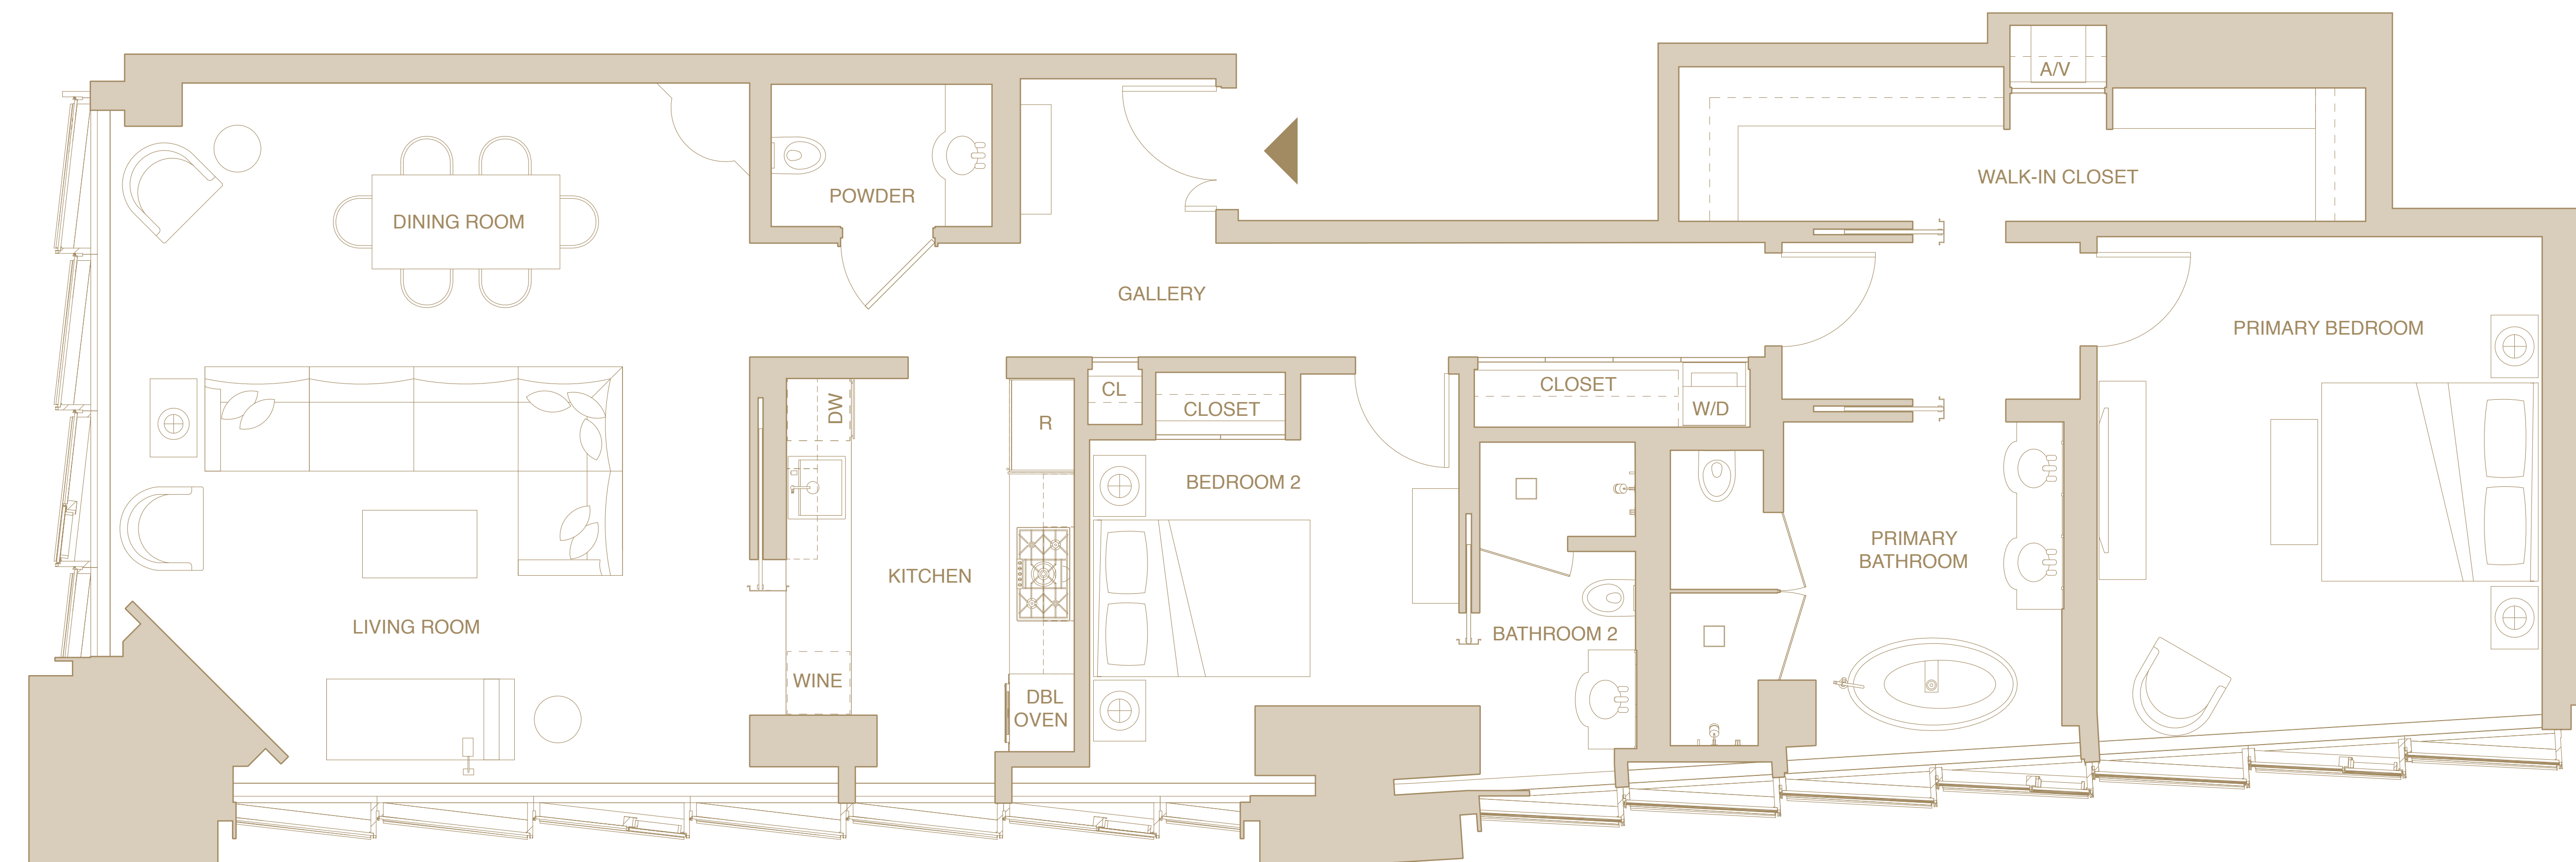

67C

2 Bedroom
2.5 Bathroom

1,748 sq ft

162.4 square meters

FREMONT STREET

HOWARD STREET

4'8"2'10"
SCALE: 1/4" = 1'