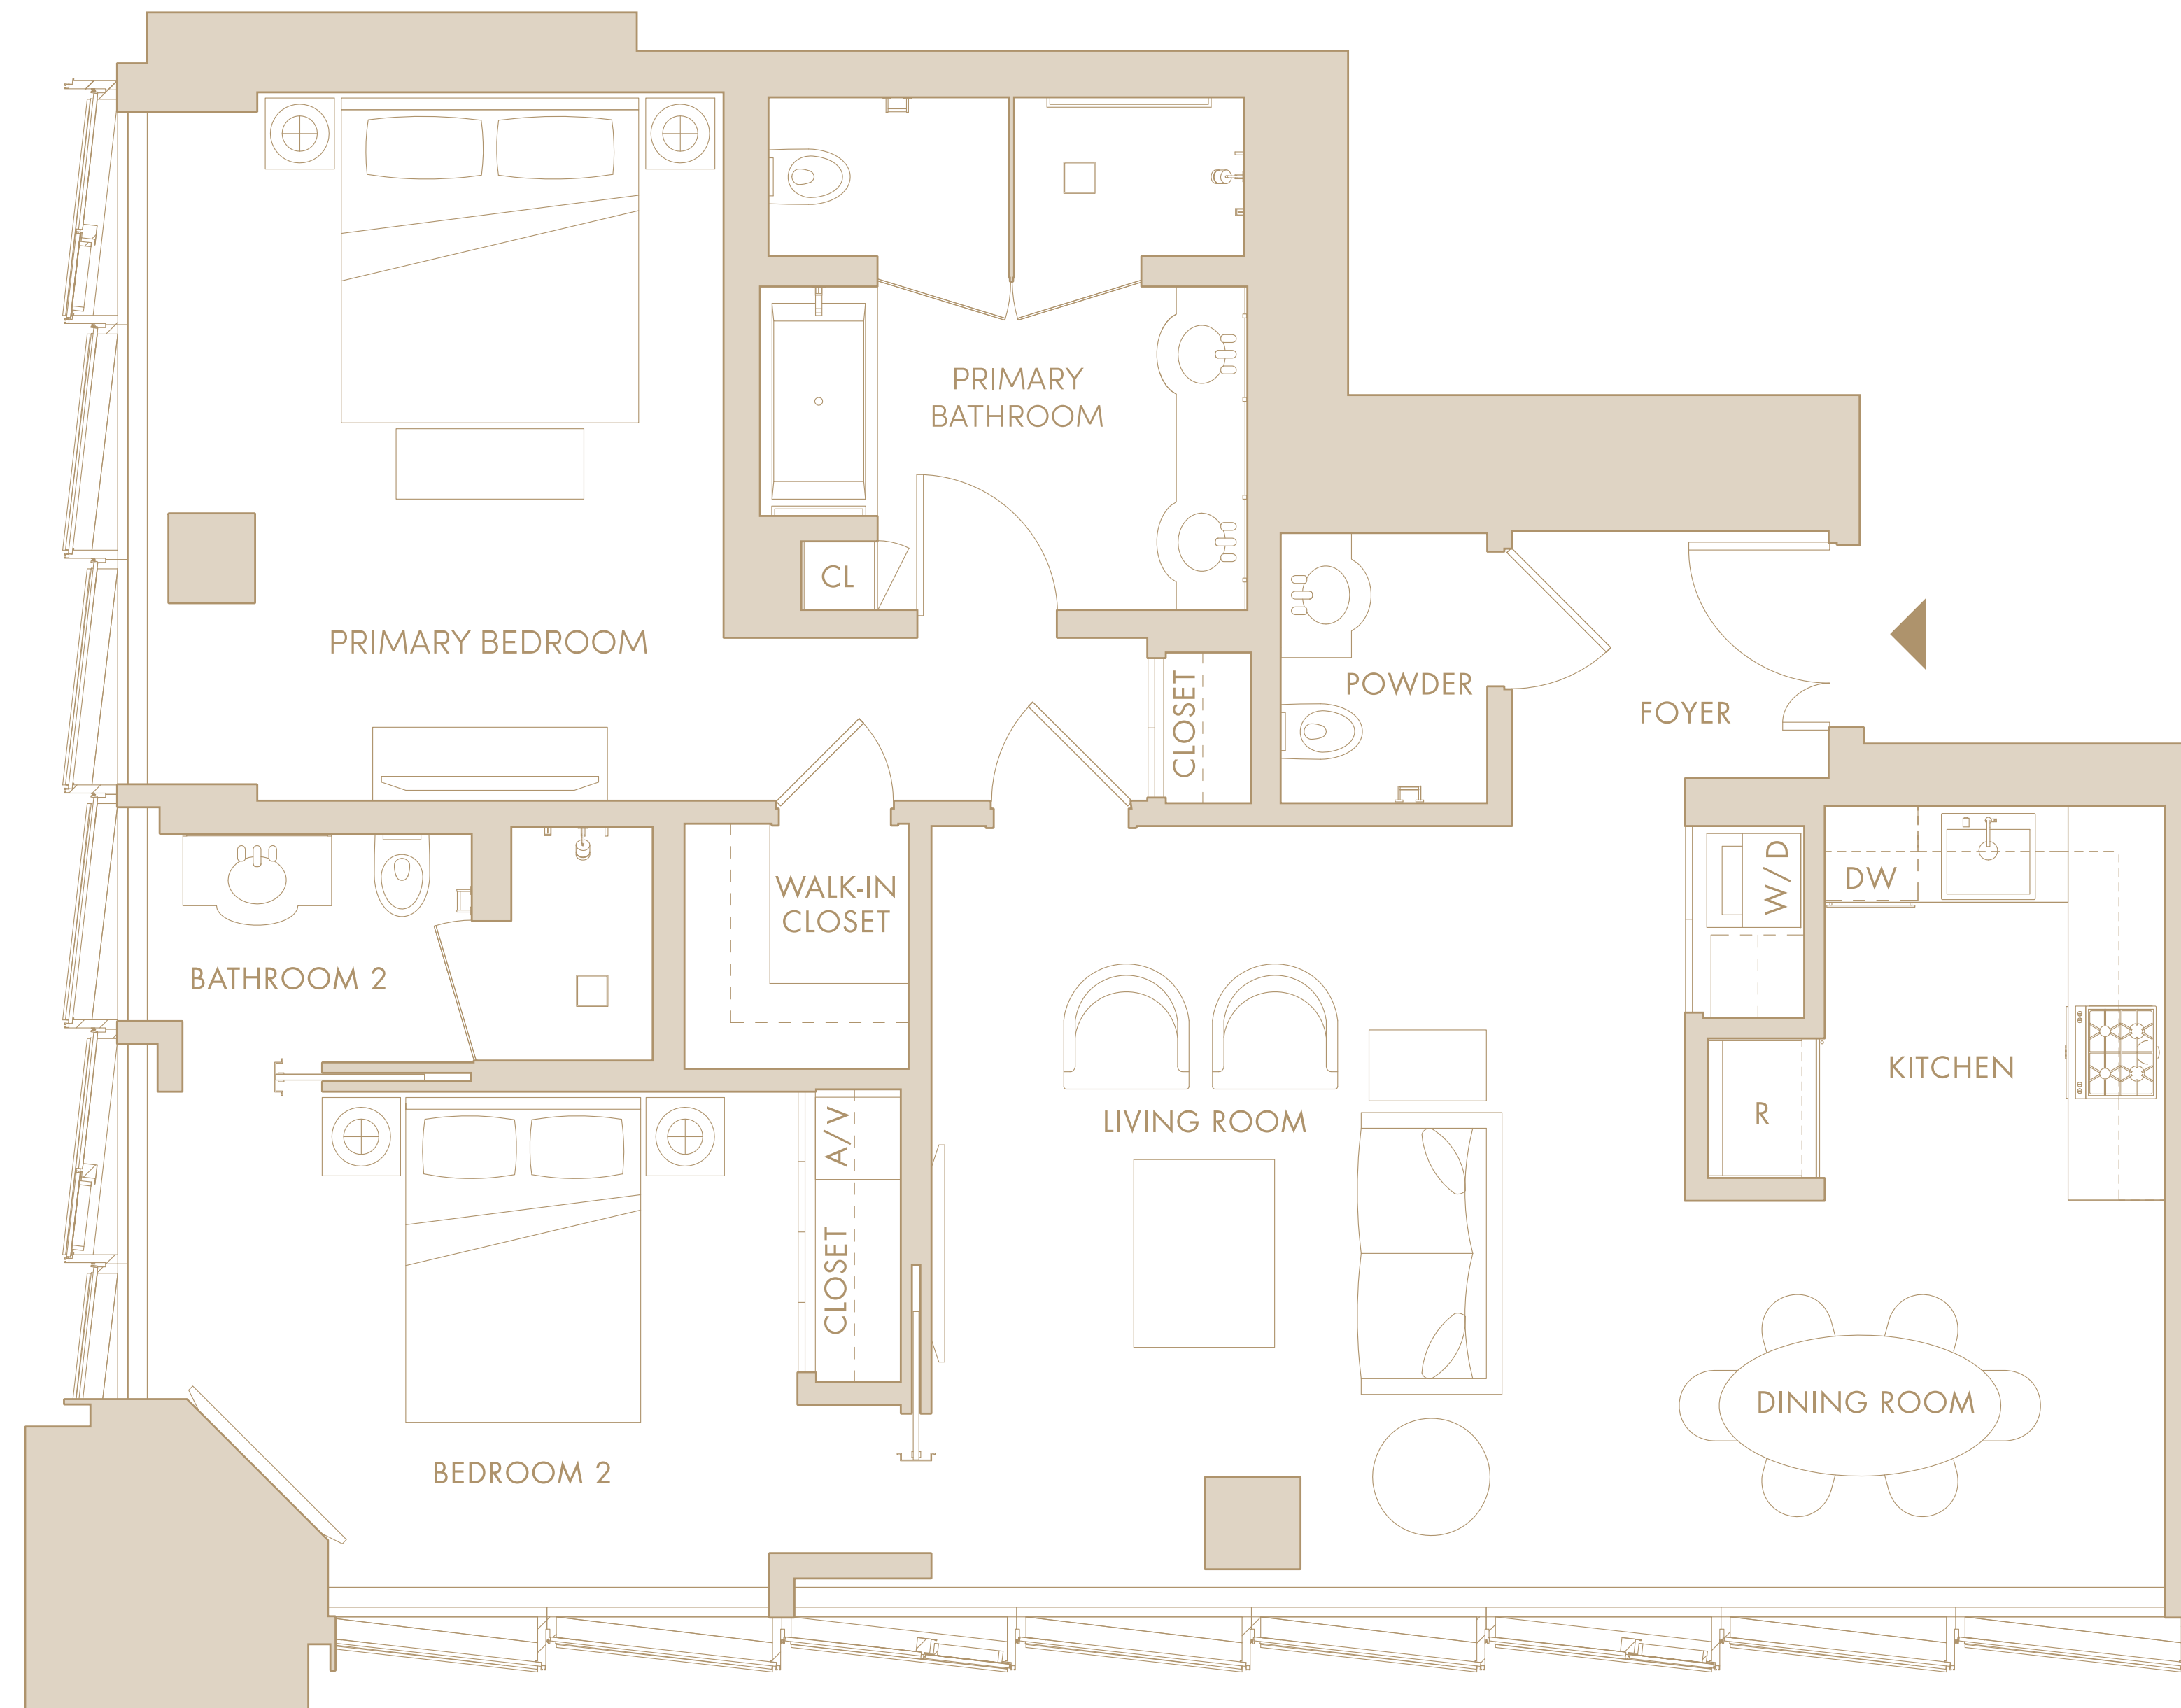

# 60C

2 Bedroom  
2.5 Bathroom

1,262 sq ft  
117.2 square meters

FREMONT STREET

HOWARD STREET

0' 1' 2' 4' 8'  
SCALE: 3/8" = 1'